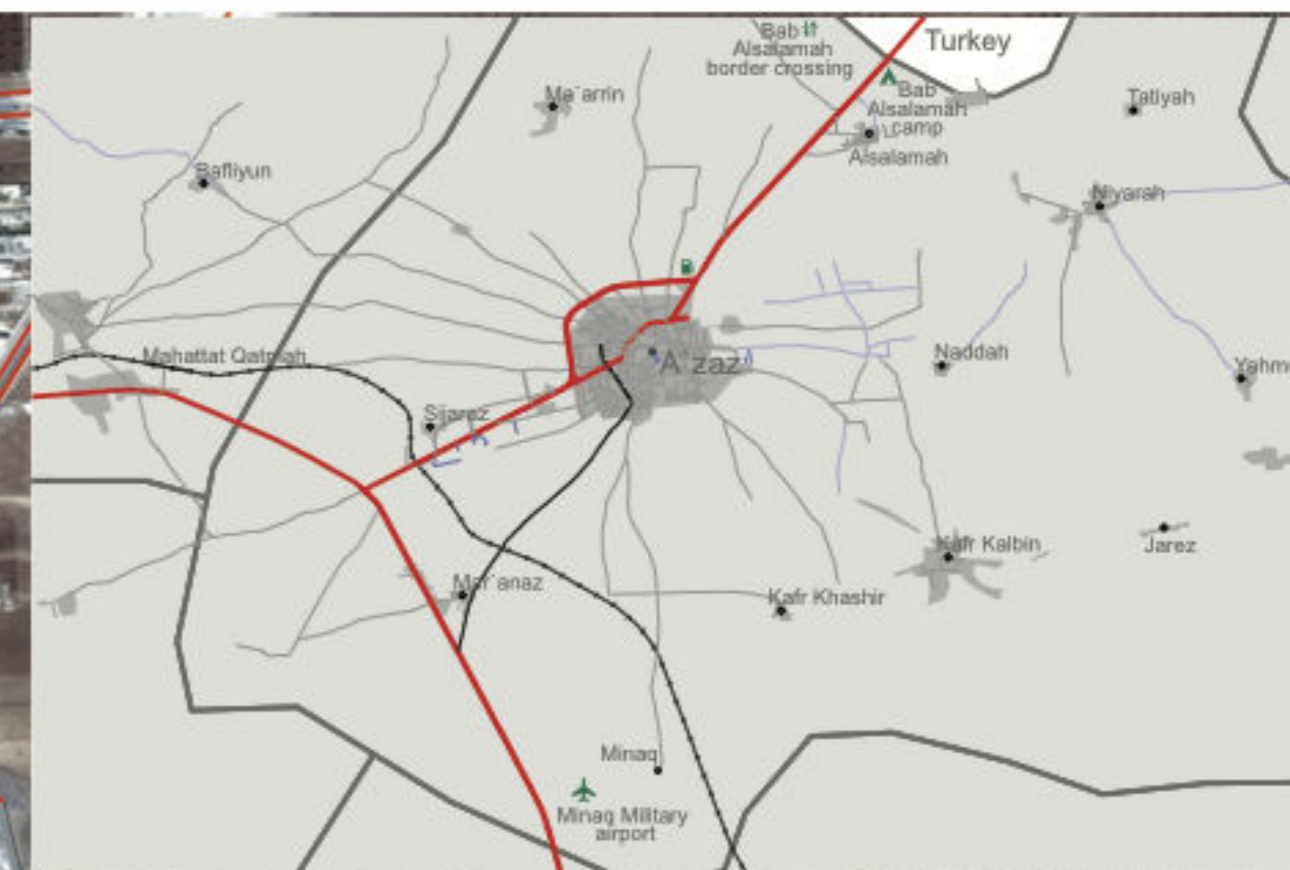

A'zaz Town

Syria, Aleppo Governorate

Points

- Education Infrastructure
- Mosque
- Cultural Centre
- Court
- Water works
- Bakery
- Fuel
- Camp
- Parking
- Airport
- Border Crossing

Lines

- Primary Road
- Secondary Road
- Railway

Data Source:
Open Street Map, GoogleMaps, May 2016

Data cleaning and processing by RFSAN

Date: 30/05/2016 **Size:** A2

The Regional Food Security Analysis Network (RFSAN) is a joint initiative by FAO and iMMAP and is funded by the United States Agency for International Development (USAID)/ Food For Peace (FFP).