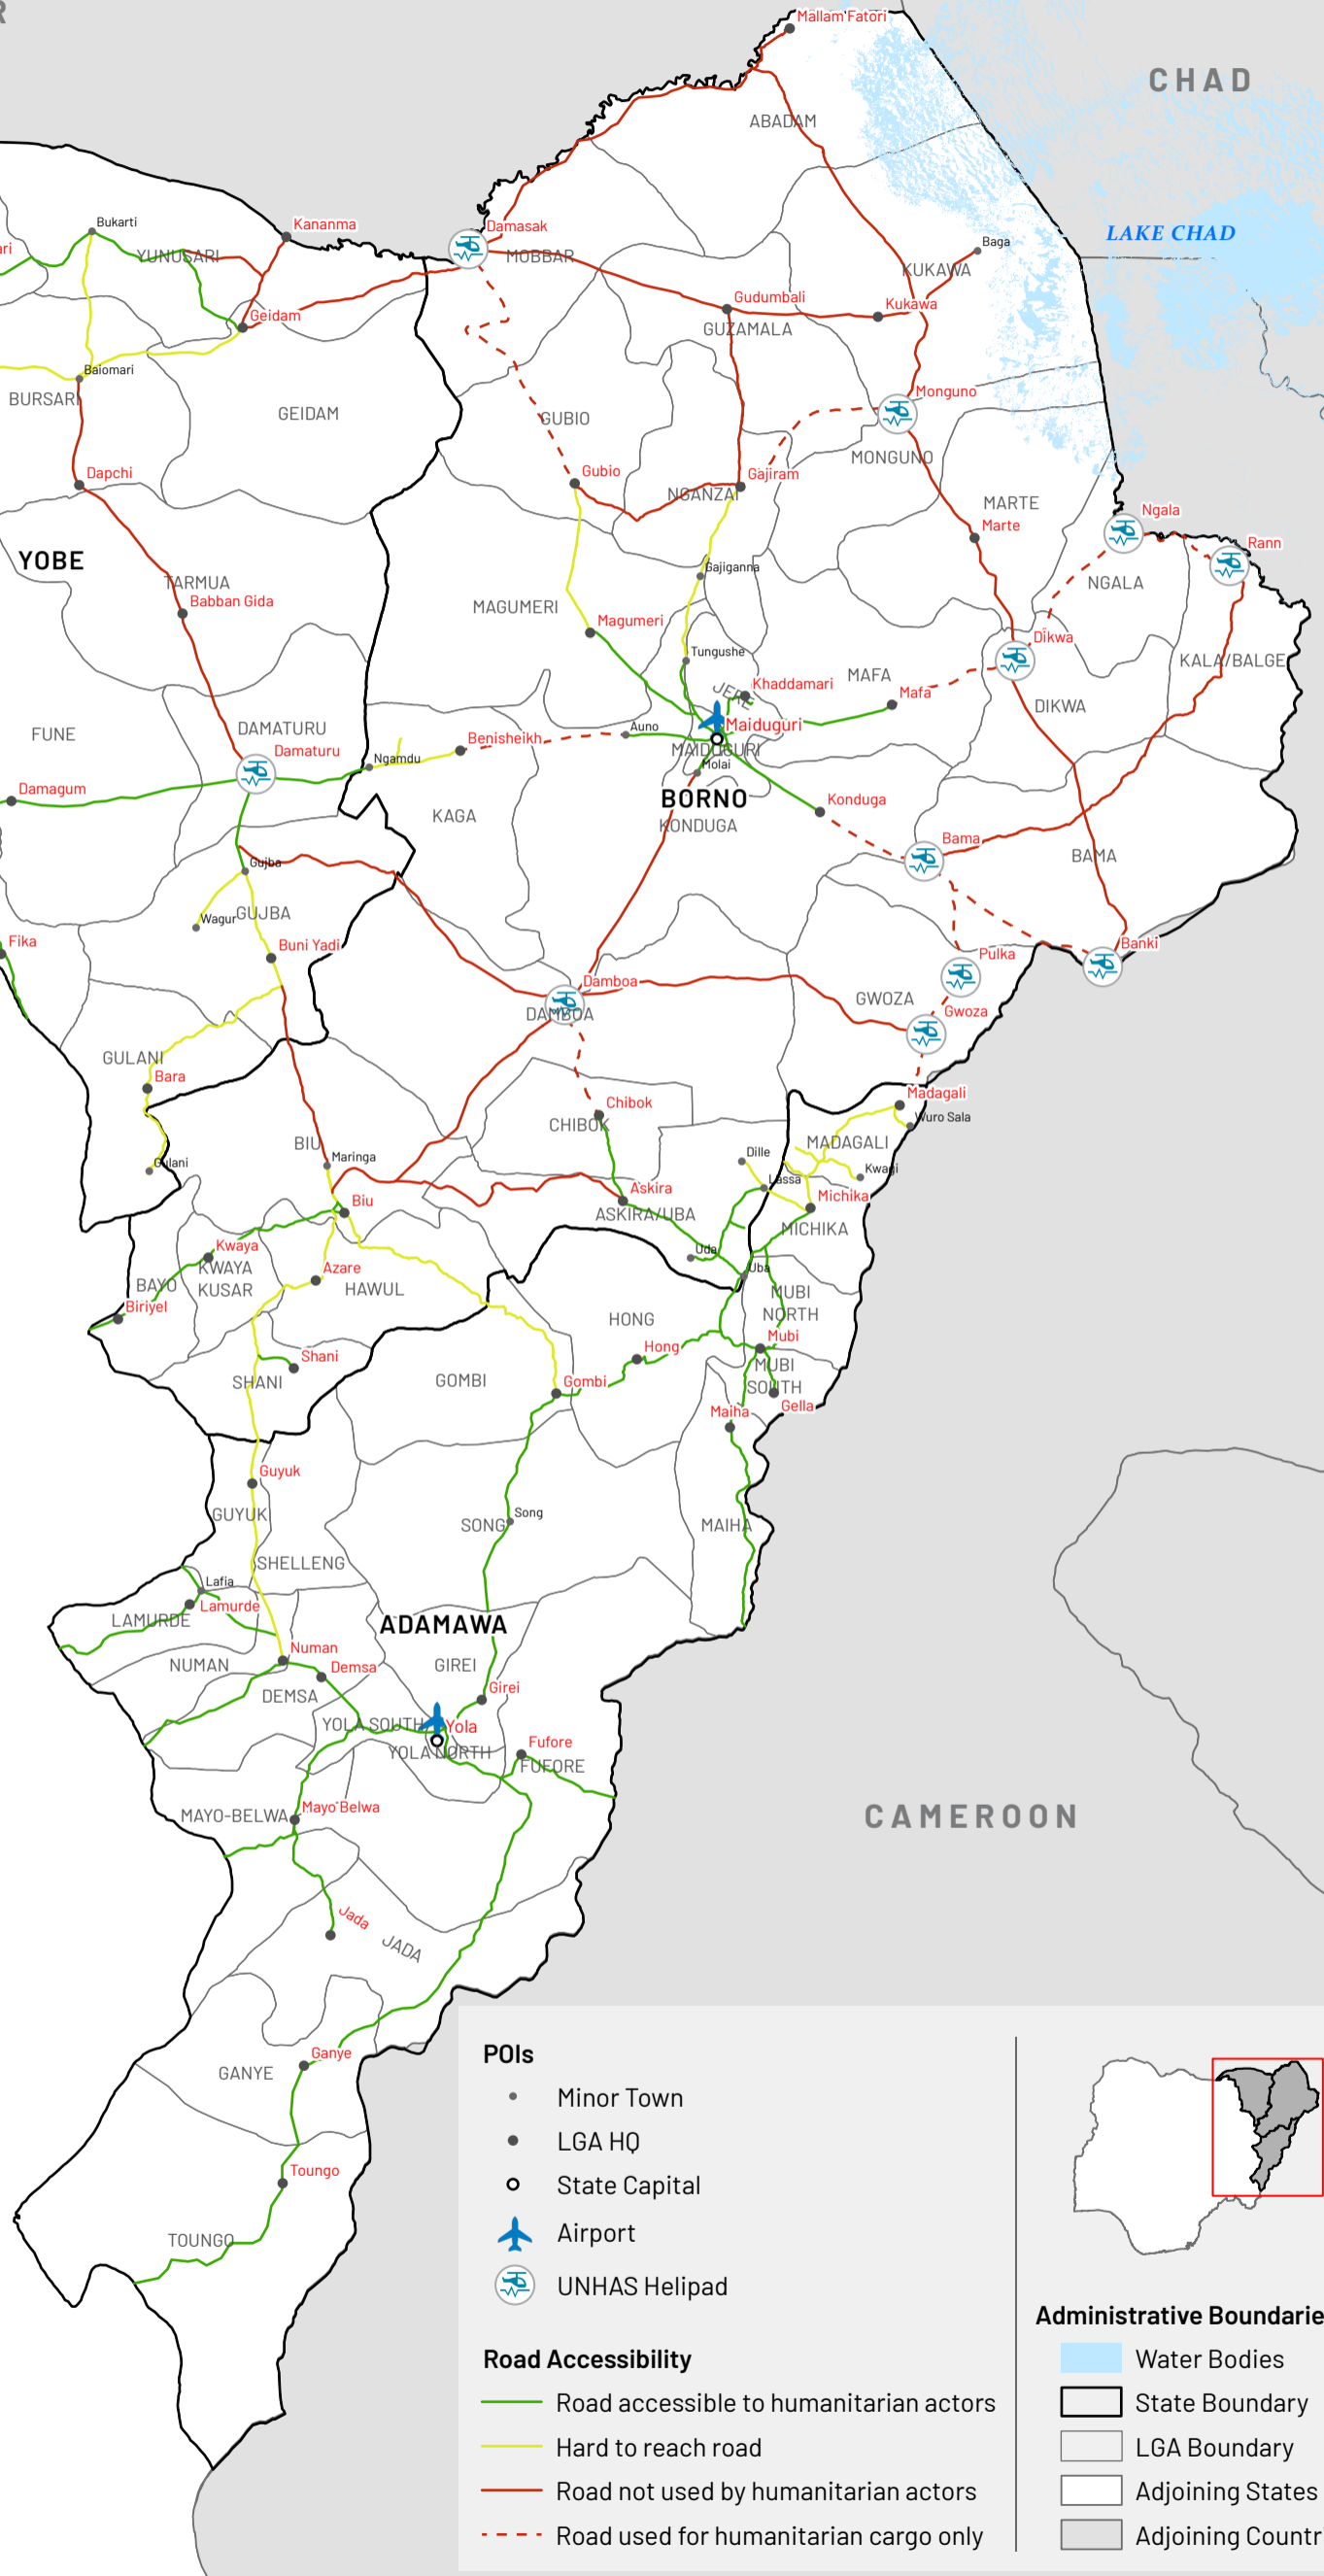

NIGER

CHAD

LAKE CHAD

NIGERIA

CAMEROON

**POIs**

- Minor Town
- LGA HQ
- State Capital
- ✈ Airport
- 🚁 UNHAS Helipad

**Road Accessibility**

- Road accessible to humanitarian actors
- Hard to reach road
- Road not used by humanitarian actors
- - - Road used for humanitarian cargo only

**Administrative Boundaries**

- Water Bodies
- State Boundary
- LGA Boundary
- Adjoining States
- Adjoining Countries

0 77 KM