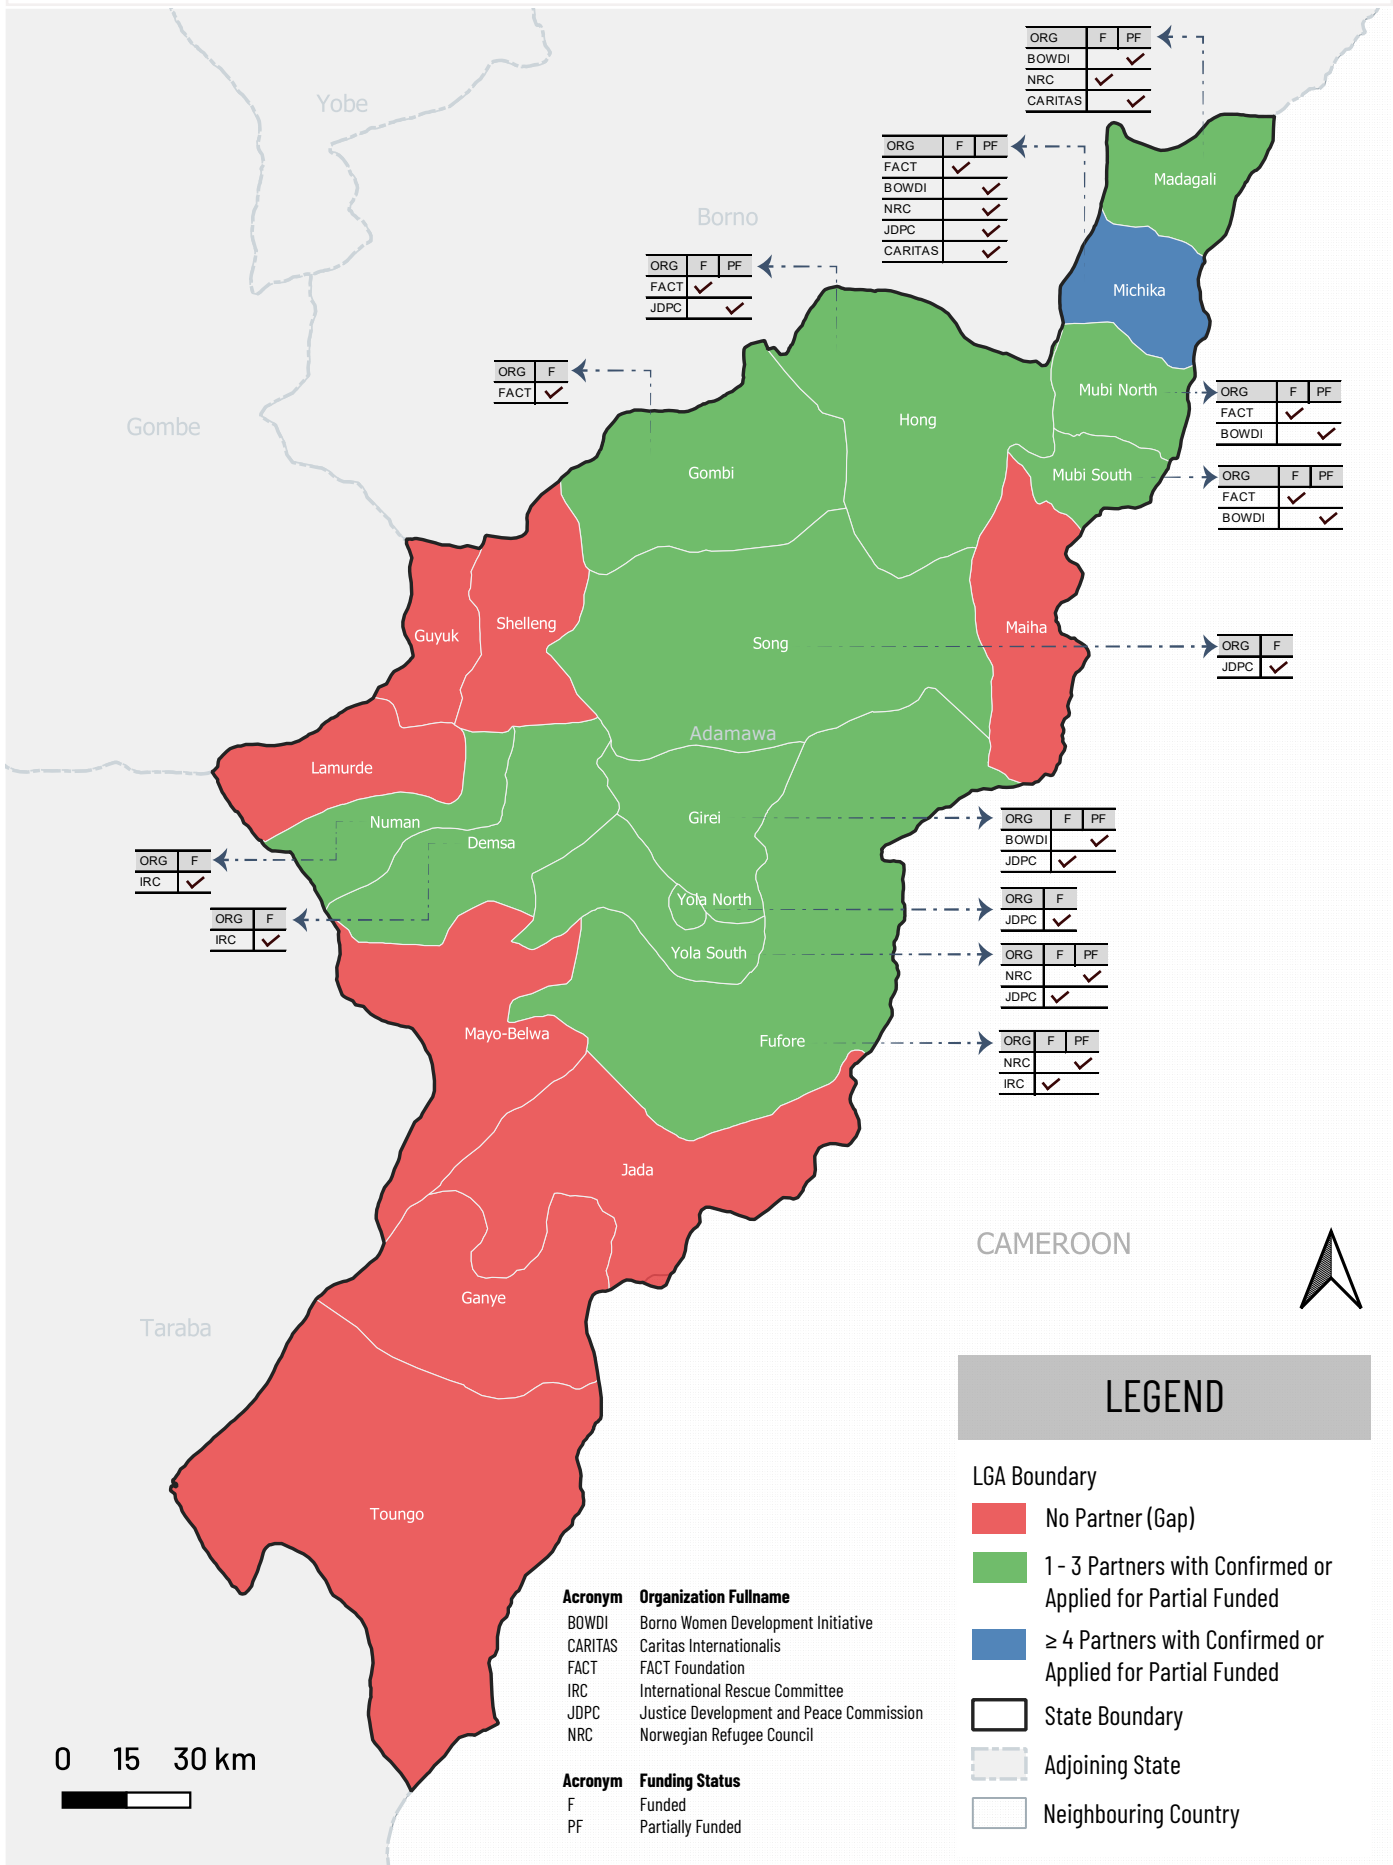

# Geographical Coverage of Planned JMMI Data Collection LGAs in Northeast Nigeria - Adamawa State

0 15 30 km

- Acronym Organization Fullname**  
 BOWDI Borno Women Development Initiative  
 CARITAS Caritas Internationalis  
 FACT FACT Foundation  
 IRC International Rescue Committee  
 JDPC Justice Development and Peace Commission  
 NRC Norwegian Refugee Council
- Acronym Funding Status**  
 F Funded  
 PF Partially Funded

CAMEROON

**LEGEND**

- █ LGA Boundary No Partner (Gap)
- █ 1-3 Partners with Confirmed or Applied for Partial Funded
- █ ≥ 4 Partners with Confirmed or Applied for Partial Funded
- State Boundary
- Adjoining State
- Neighbouring Country

DISCLAIMER: The depiction and use of boundaries, geographic names, and related data shown on maps and included in this report are not warranted to be error free nor do they imply judgment on the legal status of any territory, or any endorsement or acceptance of such boundaries by IMMAP Inc.