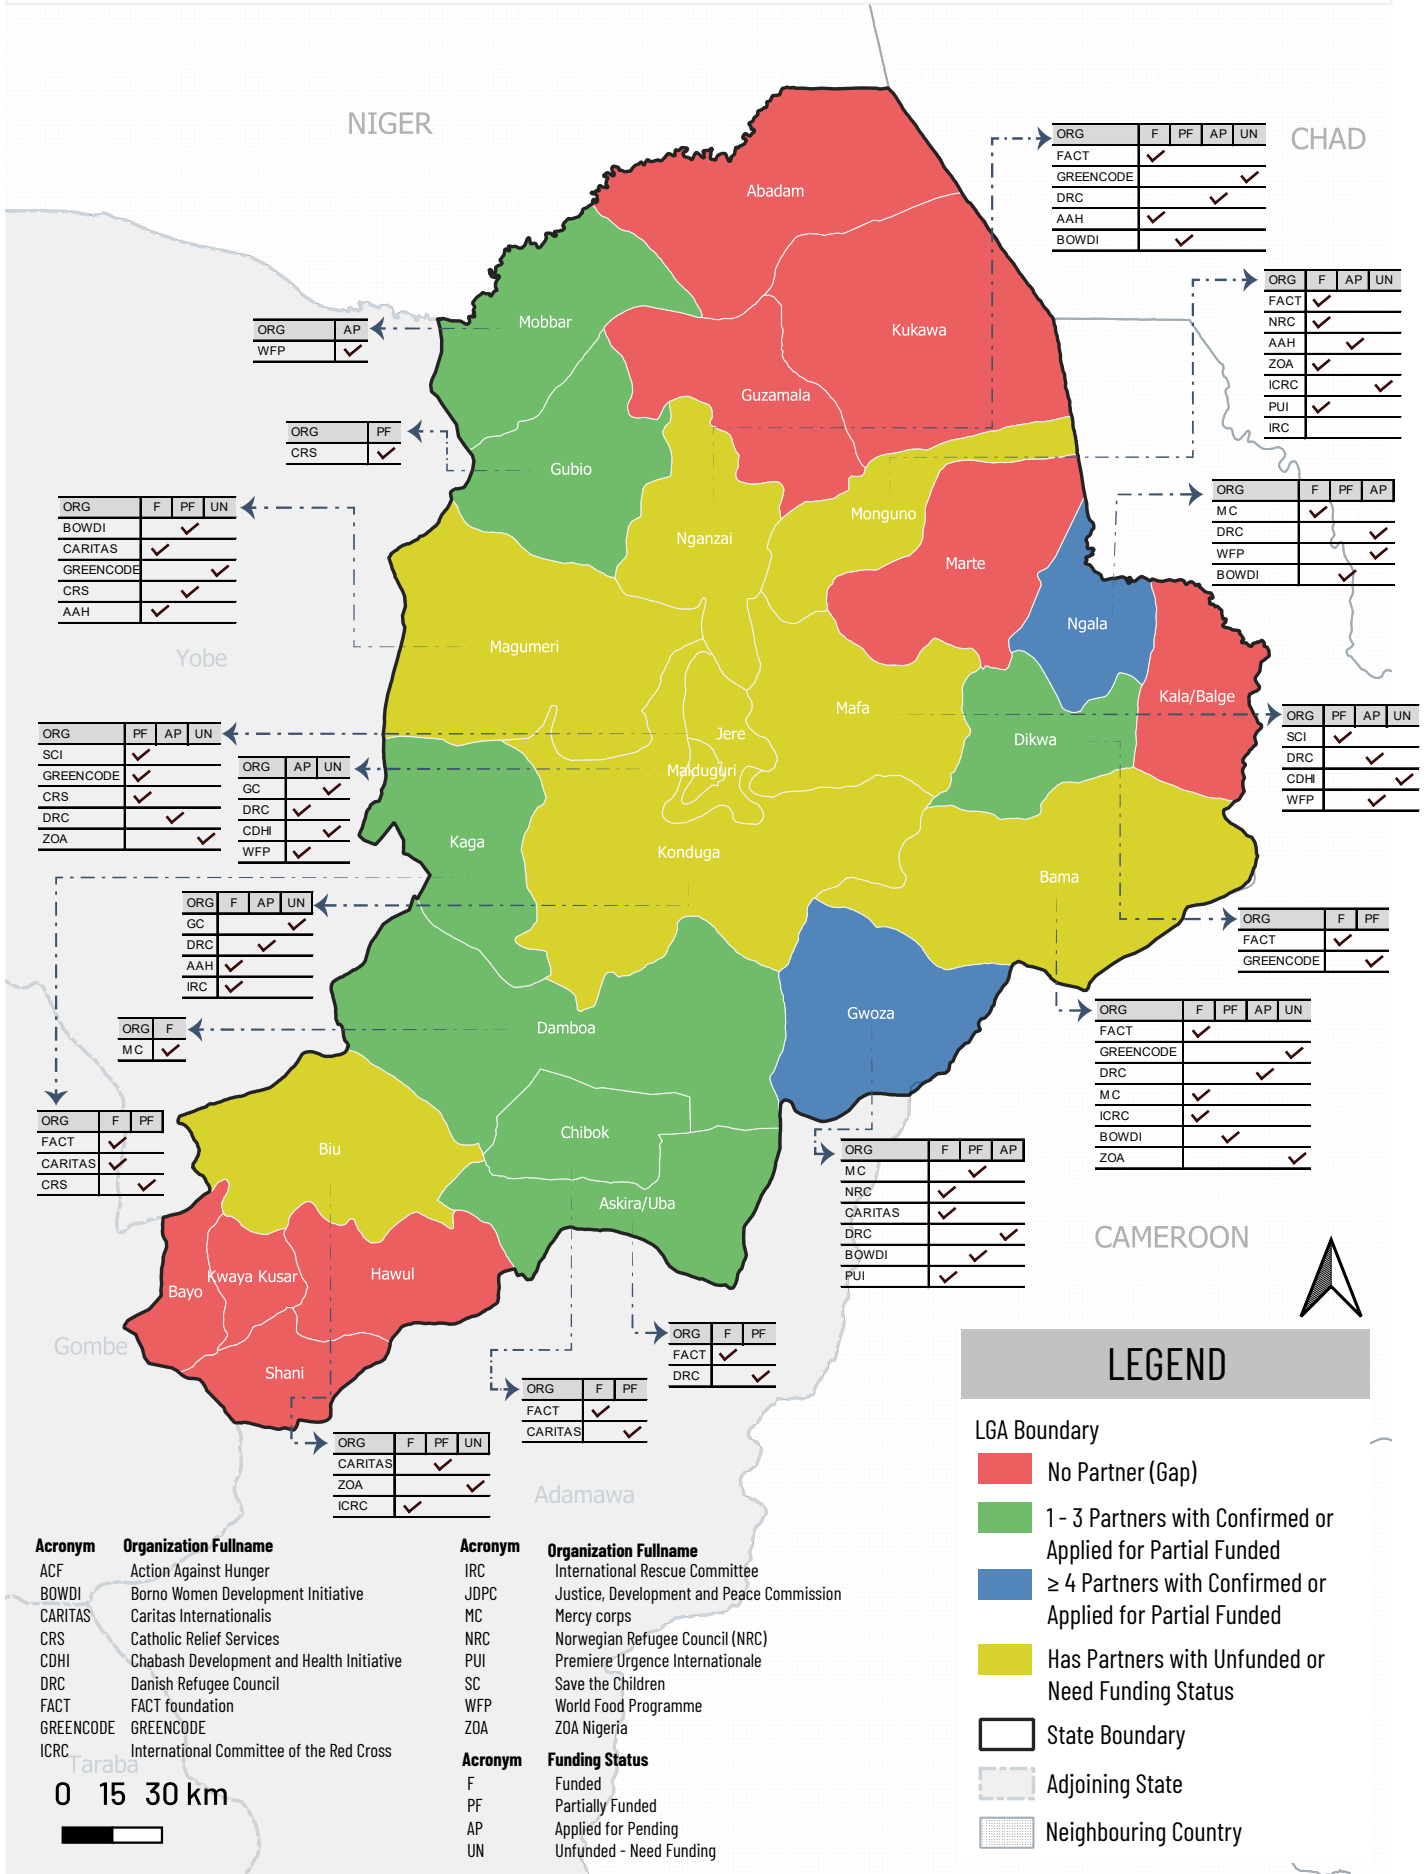

Geographical Coverage of Planned JMMI Data Collection LGAs in Northeast Nigeria - Borno State

DISCLAIMER: The depiction and use of boundaries, geographic names, and related data shown on maps and included in this report are not warranted to be error free nor do they imply judgment on the legal status of any territory, or any endorsement or acceptance of such boundaries by iMMAP Inc.